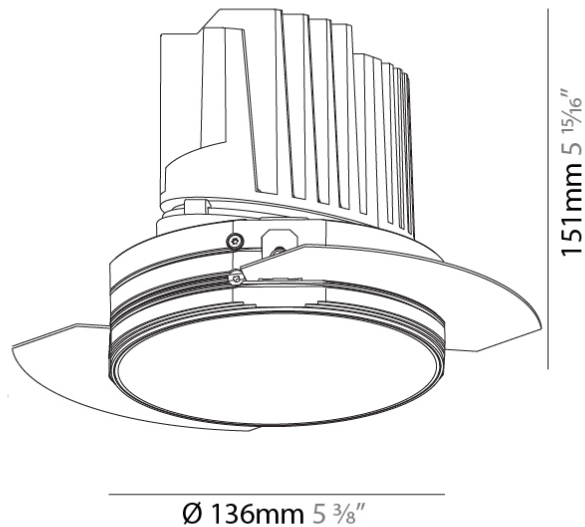

ELECTRICAL

Lamp Type: LED (Zhaga Standard)
Input Wattage (W): 28
Total Output Wattage (W): 26.4
Dimming: Tri-Mode (Non-Dimming and Phase Dimming (120Vac only) and 0-10V Dimming)
Driver Included: No
Driver Location: Recessed Housing
Driver Type: Constant Current - Universal
Driver Class: Class 2
Housing: See components
Input Voltage (V): 120 - 277
Constant Current (MA): 700

LED

Number of LEDs: 1
Color Temperature (°K): 2700 / 3000 / 3500 / 4000
Max. Delivered Lumen (lm): 2156 / 2244 / 2377 / 2425
Nominal Lumen (lm): 2909 / 3028 / 3208 / 2373
CRI: >90 CRI
Lamp Life (hrs): 50000
Upon Request: RGB-W Tunable White Special Color Temperature Special LED

OPTICAL

Reflector°: 18 / 34
Optic: Lens Pack - No Lens / Linear Spread Lens / Honeycomb / Spread Lens
Adjustability: Fixed
Upon Request: Special Beam Angles

RATINGS AND CERTIFICATIONS

382, F 416-247-9319, www.zaneen.com
Available in North America only. For assistance on 'custom' specifications, contact zteam@zaneen.com.
In a constant effort to supply the best product, we reserve the right to change specifications or materials without notice. The most recent specification sheets are found at zaneen.com
IP rating: IP20