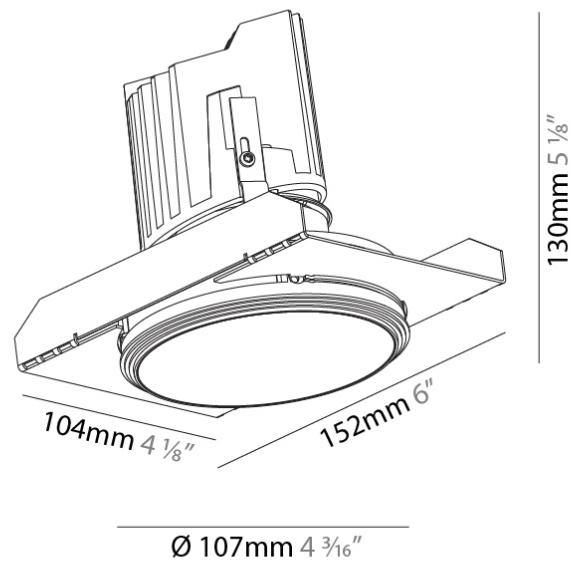

GENERAL

Series: Bioniq
 Subseries: Bioniq Round Deep
 Brand: Prolicht
 Division: Architectural
 Mounting Type: Trimless
 Mounting Location: Ceiling
 Subcategory: Downlight

PHYSICAL

Shape: Round
 Diameter (mm): 107
 Diameter (in): 4 3/16
 Height (mm): 130
 Height (in): 5 1/8
 Ceiling Thickness (mm): 10 / 12.5 / 15 / 25
 Ceiling Thickness (in): 3/8 or 1/2 or 9/16 or 1
 Min. Recessing Depth (mm): 150
 Min. Recessing Depth (in): 5 7/8
 Light Distribution: Downlight
 Weight (kg): 0.646
 Weight (lbs): 1.42
 Fixture Finish: SSR / BKV / CWI / CRY / HAB / UFT / ITA / RUA / FTG / MYG / LOD / PUS / FRO / FUP / KIA / POP / BLS / SPG / MEY / GOH / GUM / CHC / COM / ABZ / JAG / OBR / MOS / ROR
 Fixture Material: Aluminum Die Cast
 Cut-out Measurements: Ø 111mm / 4 3/8"
 Upon Request: Unique Ceiling Thickness

OPTICAL

Reflector°: 18 / 42 / 60
 Optic°: Lens Pack - No Lens / Linear Spread Lens / Honeycomb / Spread Lens
 Upon Request: Special Beam Angles

RATINGS AND CERTIFICATIONS

382, F 416-247-9319, www.zaneen.com
 Certified and compliant for North American standards at the end of the existing Model #. For assistance on 'custom' specifications, contact zteam@zaneen.com.
 In a constant effort to supply the best product, we reserve the right to change specifications or materials without notice. The most recent specification sheets are found at zaneen.com
 IP rating: IP20