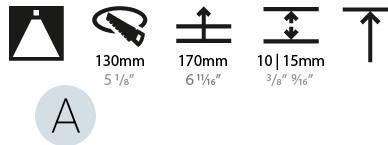

PHYSICAL

Shape: Round
Diameter (mm): 139
Diameter (in): 5 1/2
Height (mm): 151
Height (in): 5 15/16
Ceiling Thickness (mm): 10 / 12.5 / 15
Ceiling Thickness (in): 3/8 or 1/2 or 9/16
Min. Recessing Depth (mm): 170
Min. Recessing Depth (in): 6 11/16
Light Distribution: Downlight
Weight (kg): 0.921
Weight (lbs): 2.03
Fixture Finish: SSR / BKV / CWI / CRY / HAB / UFT / ITA / RUA / FTG / MYG / LOD / PUS / FRO / FUP / KIA / POP / BLS / SPG / MEY / GOH / GUM / CHC / COM / ABZ / JAG / OBR / MOS / ROR
Fixture Material: Aluminum Die Cast
Cut-out Measurements: 130mm / 5 1/8"

ELECTRICAL

Lamp Type: LED (Zhaga Standard)
Input Wattage (W): 13.2 / 16.5
Total Output Wattage (W): 12 / 14
Dimming: Tri-Mode (Non-Dimming and Phase Dimming (120Vac only) and 0-10V Dimming)
Driver Included: No
Driver Location: Recessed Housing
Driver Type: Constant Current - Universal
Driver Class: Class 2
Housing: See components
Input Voltage (V): 120 - 277
Constant Current (MA): 350

LED

Number of LEDs: 1
Color Temperature (°K): 2700 / 3000 / 3500 / 4000
Max. Delivered Lumen (lm): 870 / 970 / 1039 / 1060
Nominal Lumen (lm): 960 / 1070 / 1156 / 1180
CRI: >90 CRI
Efficiency (%): 0.905
Lamp Life (hrs): 50000

OPTICAL

Reflector: 10

RATINGS AND CERTIFICATIONS

Certified By: Certified for North American Standards
IP rating: IP20