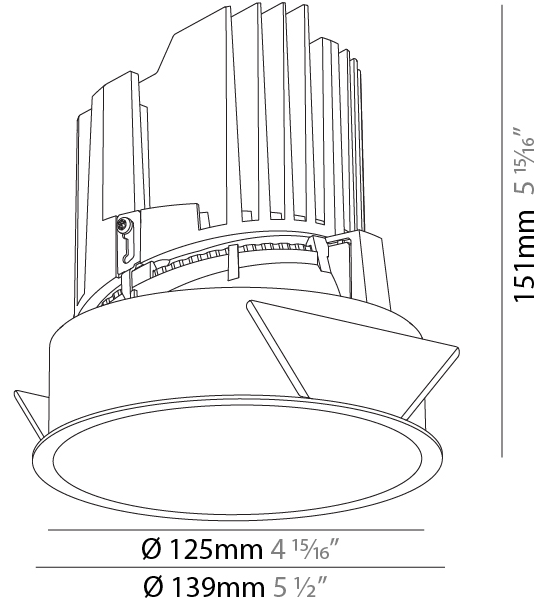

PHYSICAL

Shape: Round
Diameter (mm): 139
Diameter (in): 5 1/2
Height (mm): 151
Height (in): 5 15/16
Ceiling Thickness (mm): 10 / 12.5 / 15
Ceiling Thickness (in): 3/8 or 1/2 or 9/16
Min. Recessing Depth (mm): 170
Min. Recessing Depth (in): 6 11/16
Light Distribution: Downlight
Weight (kg): 0.921
Weight (lbs): 2.03
Fixture Finish: SSR / BKV / CWI / CRY / HAB / UFT / ITA / RUA / FTG / MYG / LOD / PUS / FRO / FUP / KIA / POP / BLS / SPG / MEY / GOH / GUM / CHC / COM / ABZ / JAG / OBR / MOS / ROR
Fixture Material: Aluminum Die Cast
Cut-out Measurements: 130mm / 5 1/8"

ELECTRICAL

Lamp Type: LED (Zhaga Standard)
Input Wattage (W): 13.2 / 16.5
Total Output Wattage (W): 12 / 14
Dimming: Tri-Mode (Non-Dimming and Phase Dimming (120Vac only) and 0-10V Dimming)
Driver Included: No
Driver Location: Recessed Housing
Driver Type: Constant Current - Universal
Driver Class: Class 2
Housing: See components
Input Voltage (V): 120 - 277
Constant Current (MA): 350

LED

Number of LEDs: 1
Color Temperature (°K): 2700 / 3000 / 3500 / 4000
Max. Delivered Lumen (lm): 870 / 970 / 1039 / 1060
Nominal Lumen (lm): 960 / 1070 / 1156 / 1180
CRI: >90 CRI
Efficiency (%): 0.905
Lamp Life (hrs): 50000

OPTICAL

Reflector: 10

RATINGS AND CERTIFICATIONS

Certified By: Certified for North American Standards
IP rating: IP20