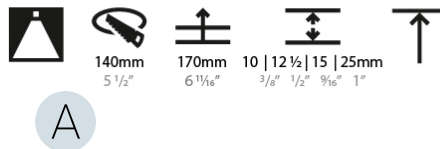

ELECTRICAL

Lamp Type: LED (Zhaga Standard)
Input Wattage (W): 13.2 / 16.5
Total Output Wattage (W): 12.1 / 14.7
Dimming: Tri-Mode (Non-Dimming and Phase Dimming (120Vac only) and 0-10V Dimming)
Driver Included: No
Driver Location: Recessed Housing
Driver Type: Constant Current - Universal
Driver Class: Class 2
Housing: See components
Input Voltage (V): 120 - 277
Constant Current (MA): 350

LED

Number of LEDs: 1
Color Temperature (°K): 2700 / 3000 / 3500 / 4000
Max. Delivered Lumen (lm): 814 / 877 / 911 / 930
Nominal Lumen (lm): 1246 / 1342 / 1396 / 1424
CRI: >90 CRI
Efficiency (%): 90.5
Lamp Life (hrs): 50000
Upon Request: RGB-W Tunable White Special Color Temperature Special LED

OPTICAL

Reflector°: 10
Optic°: Lens Pack - No Lens / Linear Spread Lens / Honeycomb / Spread Lens
Upon Request: Special Beam Angles

RATINGS AND CERTIFICATIONS

382, F 416-247-9319, www.zaneen.com

Not to be used in conjunction with other Zaneen products. For assistance on 'custom' specifications, contact zteam@zaneen.com. In a constant effort to supply the best product, we reserve the right to change specifications or materials without notice. The most recent specification sheets are found at zaneen.com

IP rating: IP20