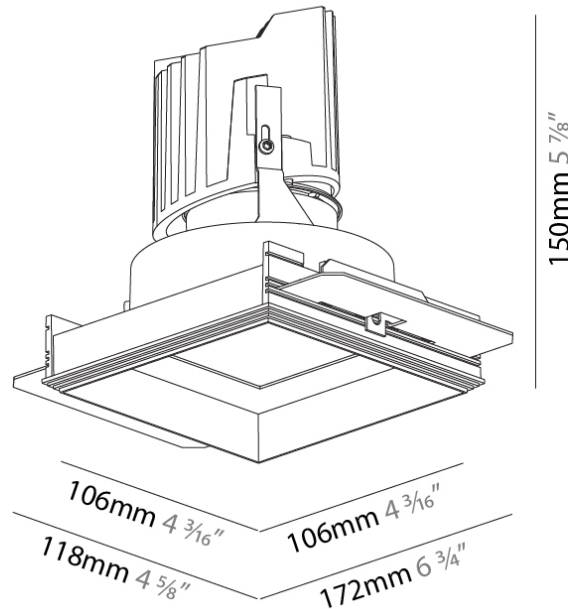

ELECTRICAL

Lamp Type: LED (Zhaga Standard)
Input Wattage (W): 15.5
Total Output Wattage (W): 14.5
Dimming: Tri-Mode (Non-Dimming and Phase Dimming (120Vac only) and 0-10V Dimming)
Driver Included: No
Driver Location: Recessed Housing
Driver Type: Constant Current - Universal
Driver Class: Class 2
Housing: See components
Input Voltage (V): 120 - 277
Constant Current (MA): 500

LED

Number of LEDs: 1
Color Temperature (°K): 2700 / 3000 / 3500 / 4000
Max. Delivered Lumen (lm): 940 / 980 / 1029 / 1050
Nominal Lumen (lm): 1386 / 1438 / 1511 / 1542
CRI: >90 CRI
Efficiency (%): 87.9 / 88.4 / 87.9
Lamp Life (hrs): 50000
Upon Request: RGB-W Tunable White Special Color Temperature Special LED

OPTICAL

Reflector: 20 / 40 / 60
Upon Request: Special Beam Angles

RATINGS AND CERTIFICATIONS

382, F 416-247-9319, www.zaneen.com
Certified by Intertek for North American Standards
IP rating: IP20