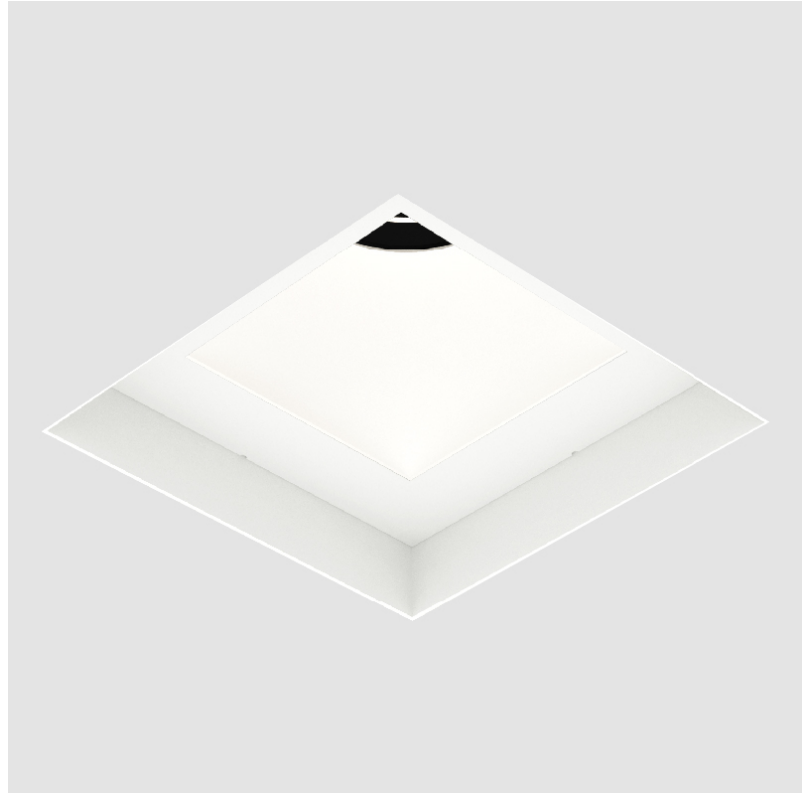

ELECTRICAL

Lamp Type: LED (Zhaga Standard)
Input Wattage (W): 15.5
Total Output Wattage (W): 14.5
Dimming: Tri-Mode (Non-Dimming and Phase Dimming (120Vac only) and 0-10V Dimming)
Driver Included: No
Driver Location: Recessed Housing
Driver Type: Constant Current - Universal
Driver Class: Class 2
Housing: See components
Input Voltage (V): 120 - 277
Constant Current (MA): 500

LED

Number of LEDs: 1
Color Temperature (°K): 2700 / 3000 / 3500 / 4000
Max. Delivered Lumen (lm): 940 / 980 / 1029 / 1050
Nominal Lumen (lm): 1386 / 1438 / 1511 / 1542
CRI: >90 CRI
Efficiency (%): 87.9 / 88.4 / 87.9
Lamp Life (hrs): 50000
Upon Request: RGB-W Tunable White Special Color Temperature Special LED

OPTICAL

Reflector: 20 / 40 / 60
Upon Request: Special Beam Angles

RATINGS AND CERTIFICATIONS

382, F 416-247-9319, www.zaneen.com
Certified by Intertek for North American Standards
IP rating: IP20