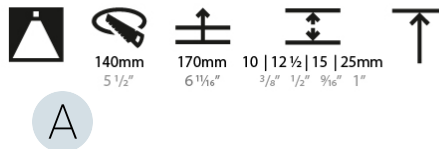

ELECTRICAL

Lamp Type: LED (Zhaga Standard)
Input Wattage (W): 28
Total Output Wattage (W): 26.4
Dimming: Tri-Mode (Non-Dimming and Phase Dimming (120Vac only) and 0-10V Dimming)
Driver Included: No
Driver Location: Recessed Housing
Driver Type: Constant Current - Universal
Driver Class: Class 2
Housing: See components
Input Voltage (V): 120 - 277
Constant Current (MA): 700

LED

Number of LEDs: 1
Color Temperature (°K): 2700 / 3000 / 3500 / 4000
Max. Delivered Lumen (lm): 2156 / 2244 / 2377 / 2425
Nominal Lumen (lm): 2909 / 3028 / 3208 / 2373
CRI: >90 CRI
Lamp Life (hrs): 50000
Upon Request: RGB-W Tunable White Special Color Temperature Special LED

OPTICAL

Reflector°: 18 / 34
Optic: Lens Pack - No Lens / Linear Spread Lens / Honeycomb / Spread Lens
Adjustability: Fixed
Upon Request: Special Beam Angles

RATINGS AND CERTIFICATIONS

382, F 416-247-9319, www.zaneen.com
Available in North America only. For assistance on 'custom' specifications, contact zteam@zaneen.com.
In a constant effort to supply the best product, we reserve the right to change specifications or materials without notice. The most recent specification sheets are found at zaneen.com
IP rating: IP20