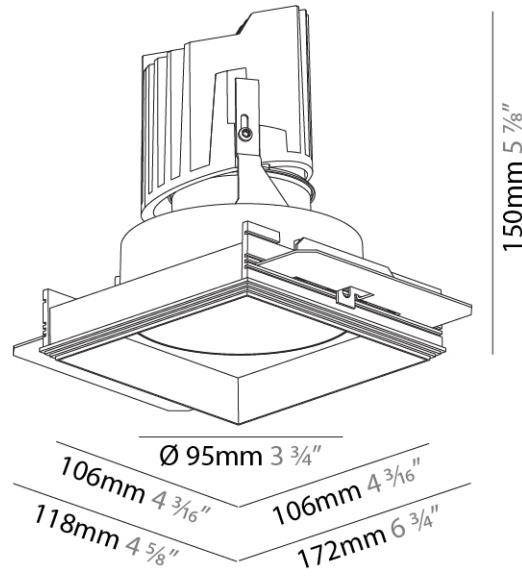

PHYSICAL

Shape: Square
Diameter (mm): 95
Diameter (in): 3 3/4
Length (mm): 106
Length (in): 4 3/16
Width (mm): 106
Width (in): 4 3/16
Depth (mm): 150
Depth (in): 5 7/8

Ceiling Thickness (mm): 10 / 12.5 / 15 / 25
Ceiling Thickness (in): 3/8 or 1/2 or 9/16 or 1

Min. Recessing Depth (mm): 170
Min. Recessing Depth (in): 6 11/16
Light Distribution: Downlight

Weight (kg): 0.705
Weight (lbs): 1.55

Fixture Finish: SSR / BKV / CWI / CRY / HAB / UFT / ITA / RUA / FTG / MYG / LOD / PUS / FRO / FUP / KIA / POP / BLS / SPG / MEY / GOH / GUM / CHC / COM / ABZ / JAG / OBR / MOS / ROR

Fixture Material: Aluminum Die Cast
Cut-out Measurements: 120mm / 4 3/4" x 120mm / 4 3/4"
Upon Request: Unique Ceiling Thickness

ELECTRICAL

Lamp Type: LED (Zhaga Standard)
Input Wattage (W): 15.5
Total Output Wattage (W): 14.5
Dimming: Tri-Mode (Non-Dimming and Phase Dimming (120Vac only) and 0-10V Dimming)

Driver Included: No
Driver Location: Recessed Housing
Driver Type: Constant Current - Universal
Driver Class: Class 2

Housing: See components
Input Voltage (V): 120 - 277
Constant Current (MA): 500

LED

Number of LEDs: 1
Color Temperature (°K): 2700 / 3000 / 3500 / 4000
Max. Delivered Lumen (lm): 940 / 980 / 1029 / 1050
Nominal Lumen (lm): 1386 / 1438 / 1511 / 1542
CRI: >90 CRI
Efficiency (%): 87.9 / 88.4 / 87.9
Lamp Life (hrs): 50000

Upon Request: RGB-W Tunable White Special Color Temperature Special LED

OPTICAL

Reflector°: 20 / 40 / 60
Upon Request: Special Beam Angles

ZANEEN® © 2024, 10000 188-3382, F 416-247-9319, www.zaneen.com

Available for international specifications by adding 'INT' at the end of the existing Model #. For assistance on 'custom' specifications, contact zteam@zaneen.com.
In a constant effort to supply the best product, we reserve the right to change specifications or materials without notice. The most recent specification sheets are found at zaneen.com
IP rating: IP20