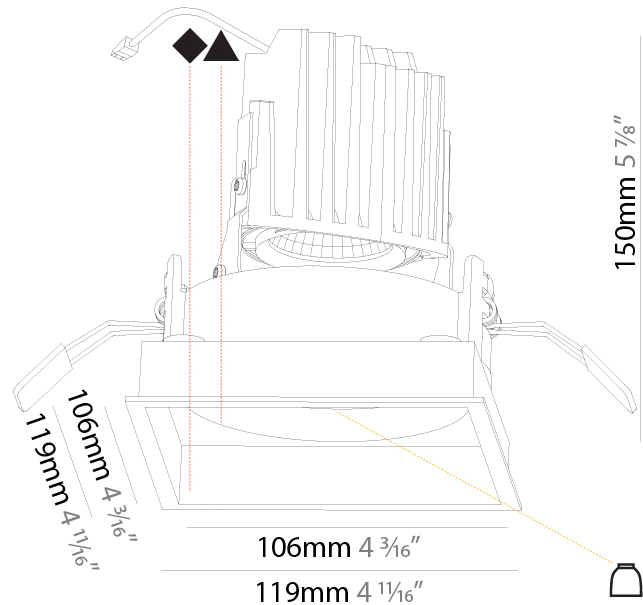

GENERAL

Series: Bioniq
Subseries: Bioniq Square Deep
Brand: Prolicht
Division: Architectural
Mounting Type: Recessed
Mounting Location: Ceiling
Subcategory: Downlight

PHYSICAL

Shape: Square
Length (mm): 119
Length (in): 4 11/16
Width (mm): 119
Width (in): 4 11/16
Depth (mm): 150
Depth (in): 5 7/8
Ceiling Thickness (mm): 10 / 12.5 / 15
Ceiling Thickness (in): 3/8 or 1/2 or 9/16
Min. Recessing Depth (mm): 170
Min. Recessing Depth (in): 6 11/16
Light Distribution: Downlight
Weight (kg): 0.626
Weight (lbs): 1.38
Fixture Finish: SSR / BKV / CWI / CRY / HAB / UFT / ITA / RUA / FTG / MYG / LOD / PUS / FRO / FUP / KIA / POP / BLS / SPG / MEY / GOH / GUM / CHC / COM / ABZ / JAG / OBR / MOS / ROR
Fixture Material: Aluminum Die Cast
Cut-out Measurements: 114mm / 4 1/2" x 114mm / 4 1/2"

ELECTRICAL

Lamp Type: LED (Zhaga Standard)
Input Wattage (W): 16.5
Total Output Wattage (W): 14
Dimming: Tri-Mode (Non-Dimming and Phase Dimming (120Vac only) and 0-10V Dimming)
Driver Included: No
Driver Location: Recessed Housing
Driver Type: Constant Current - Universal
Driver Class: Class 2
Input Voltage (V): 120 - 277
Constant Current (MA): 500

LED

Number of LEDs: 1
Color Temperature (°K): 2700 / 3000 / 3500 / 4000
Max. Delivered Lumen (lm): 940 / 980 / 1029 / 1050
Nominal Lumen (lm): 1386 / 1438 / 1511 / 1542
CRI: >90 CRI

OPTICAL

Reflector: 20 / 40 / 60

RATINGS AND CERTIFICATIONS

Certified By: Certified for North American Standards
IP rating: IP20

114 x 114mm
4 1/2" x 4 1/2"

170mm
6 1/4"

10 | 15mm
3/8" | 9/16"