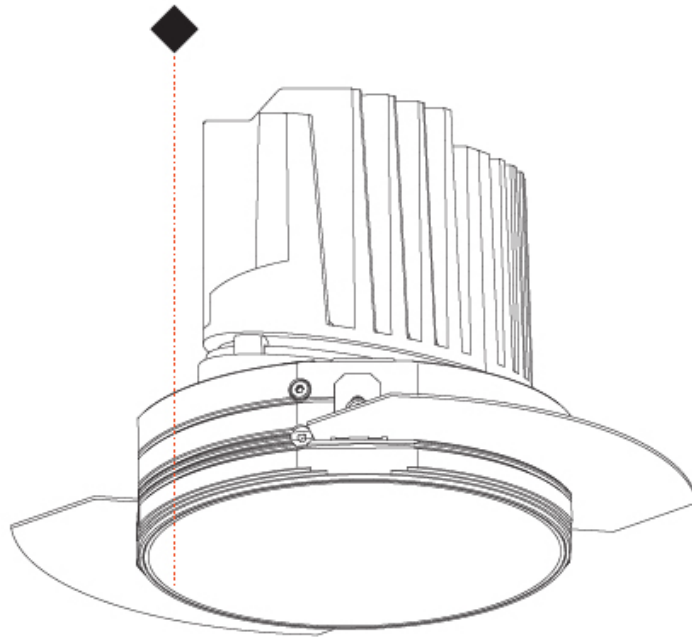

BIONIQ ROUND DEEP TRIMLESS

A35197-

PROJECT

TYPE

SPECIFIER

QUANTITY

DATE