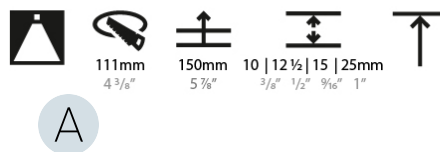

GENERAL

Series: Bioniq
 Subseries: Bioniq Round Deep
 Brand: Prolicht
 Division: Architectural
 Mounting Type: Trimless
 Mounting Location: Ceiling
 Subcategory: Downlight

PHYSICAL

Shape: Round
 Diameter (mm): 107
 Diameter (in): 4 3/16
 Height (mm): 130
 Height (in): 5 1/8
 Ceiling Thickness (mm): 10 / 12.5 / 15 / 25
 Ceiling Thickness (in): 3/8 or 1/2 or 9/16 or 1
 Min. Recessing Depth (mm): 150
 Min. Recessing Depth (in): 5 7/8
 Light Distribution: Downlight
 Weight (kg): 0.646
 Weight (lbs): 1.42
 Fixture Finish: SSR / BKV / CWI / CRY / HAB / UFT / ITA / RUA / FTG / MYG / LOD / PUS / FRO / FUP / KIA / POP / BLS / SPG / MEY / GOH / GUM / CHC / COM / ABZ / JAG / OBR / MOS / ROR
 Fixture Material: Aluminum Die Cast
 Cut-out Measurements: Ø 111mm / 4 3/8"
 Upon Request: Unique Ceiling Thickness

LED

Number of LEDs: 1
 Color Temperature (°K): 2700 / 3000 / 3500 / 4000
 Max. Delivered Lumen (lm): 876 / 909 / 955 / 974
 Nominal Lumen (lm): 1304 / 1352 / 1421 / 1450
 CRI: >90 CRI
 Efficiency (%): 87.9 / 88.4 / 87.9
 Lamp Life (hrs): 50000
 Upon Request: RGB-W Tunable White Special Color Temperature Special LED

OPTICAL

Reflector°: 18 / 42 / 60
 Optic°: Lens Pack - No Lens / Linear Spread Lens / Honeycomb / Spread Lens
 Upon Request: Special Beam Angles

RATINGS AND CERTIFICATIONS

382, F 416-247-9319, www.zaneen.com
 Certified and compliant for North American standards at the end of the existing Model #. For assistance on 'custom' specifications, contact zteam@zaneen.com.
 In a constant effort to supply the best product, we reserve the right to change specifications or materials without notice. The most recent specification sheets are found at zaneen.com
 IP rating: IP20